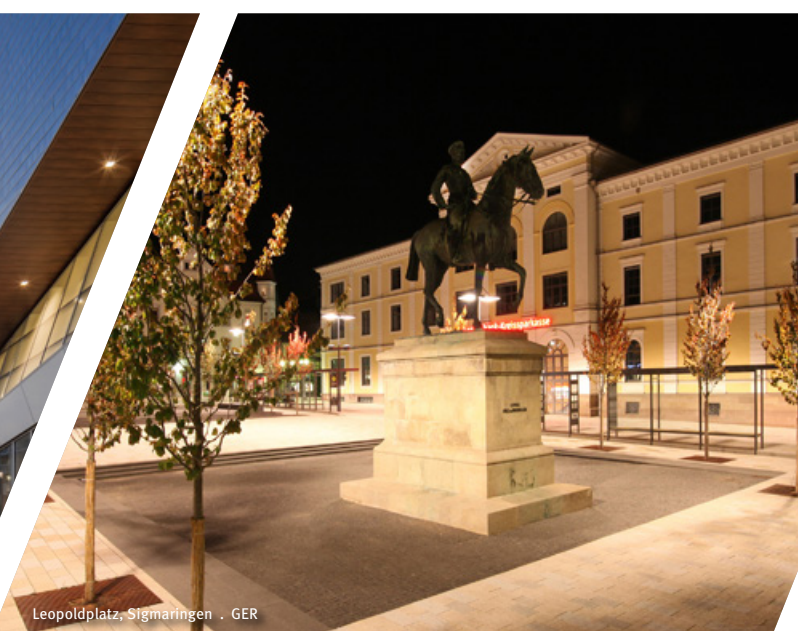

Darling Harbour, Sydney . AU

Kohler, Immendingen . GER

Willy-Brandt-Platz, Lünen . GER

Zandvoort . NL

Swarovski Kristallwelten, Wattens . AT

HRW Campus, Mülheim a.d.R. . GER

Minneapolis . MN / USA

Leopoldplatz, Stigmaringen . GER

Maankwartier, Heerlen . NL

SPECIAL PROJECTS

Selected special projects, worldwide, serve as examples of the diverse range of tailor-made lighting solutions – by Hess.

SINGEN (GER)

With the regeneration of the pedestrian zone and outdoor lighting, the city centre of Singen has become even more attractive. Multifunctional LED CITY ELEMENTS illuminating columns offer bespoke designed orientation elements with „nature“ and „water“ themes.