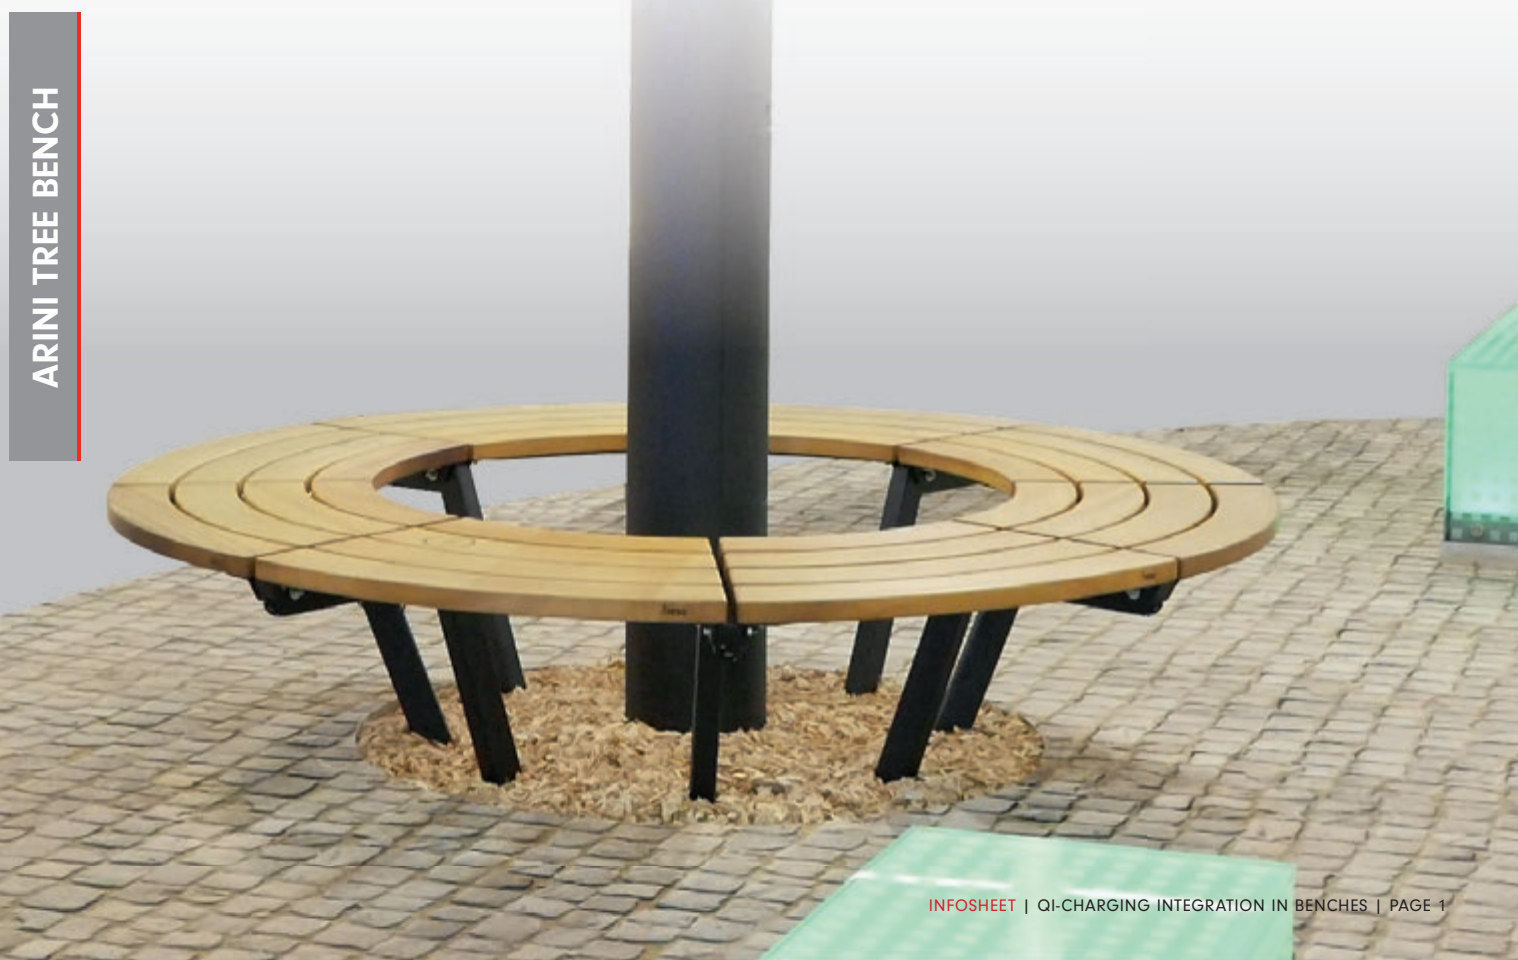

BENCHES -
with integrated added value

.hess

BENCHES FROM HESS -

high quality, durable and impeccably designed

.hess

Benches from Hess stand for the utmost in quality and durability, have a high level of utility as a place to take a break, and serve as visual highlights in urban spaces.

The benches are available in a wide range of designs, but they all share a few common characteristics: select

weatherproof materials that captivate with their sophisticated look and feel as well as unrivaled workmanship and, thanks to their exemplary design, they cut an exceptionally fine figure in any urban environment!

Smart benches – for smart urban spaces.

You want to offer your residents, guests, and visitors something special? No problem at all.

While they enjoy a break on our bench, they can charge their smart phone or tablet at the same time. It's very convenient and completely wireless thanks to our integrated Qi charging stations, which are perfectly embedded in the battens of the seat and specially designed to meet the demands of outdoor use.

We integrate the waterproof 12/24V qi certified wireless charger range from Scanstrut, Type ROKK, which enables phone and tablet charging in a very easy and comfortable way.

- Preinstalled
- Input voltage range: 10–30V (12/24V system)
- Input current max: 1.5A
- Power: 5W (5V, 1A)
- Ingress protection: IPX6 waterproof
- UV-stable
- Anti-slip